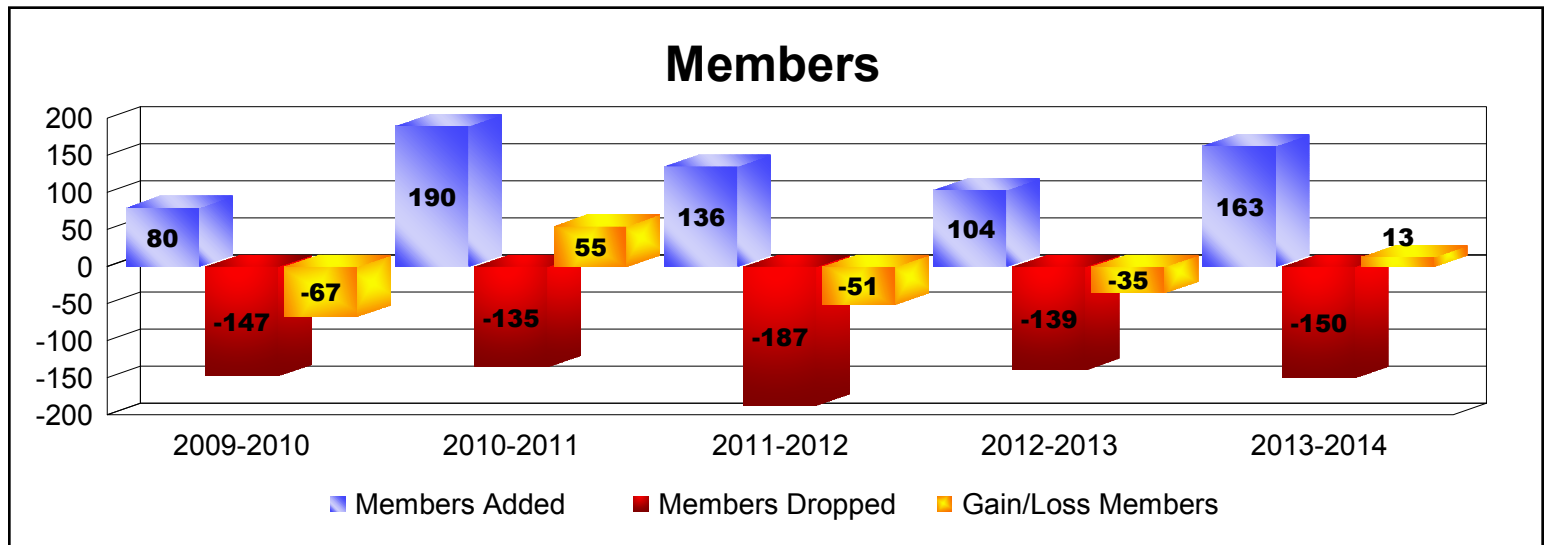

Year	New Clubs	Dropped Clubs	Gain/ Loss Clubs	New Members	Charter Members	Reinstate Members	Transfer Members	Total Member Added	Total Members Dropped	Gain/ Loss Members
2009-2010	0	-1	-1	77	0	2	1	80	-147	-67
2010-2011	2	-2	0	95	68	26	1	190	-135	55
2011-2012	0	0	0	129	0	3	4	136	-187	-51
2012-2013	1	-1	0	65	27	12	0	104	-139	-35
2013-2014	1	-1	0	104	43	11	5	163	-150	13
<b>Average</b>	<b>1</b>	<b>-1</b>	<b>0</b>	<b>94</b>	<b>28</b>	<b>11</b>	<b>2</b>	<b>135</b>	<b>-152</b>	<b>-17</b>

Year	New Clubs	Dropped Clubs	Gain/ Loss Clubs	New Members	Charter Members	Reinstate Members	Transfer Members	Total Member Added	Total Members Dropped	Gain/ Loss Members
2009-2010	0	0	0	2	0	0	0	2	0	2
2010-2011	0	0	0	1	0	0	0	1	0	1
2011-2012	0	0	0	1	0	0	0	1	0	1
2012-2013	0	0	0	1	0	0	0	1	0	1
2013-2014	0	0	0	0	0	0	0	0	-5	-5
<b>Average</b>	<b>0</b>	<b>0</b>	<b>0</b>	<b>1</b>	<b>0</b>	<b>0</b>	<b>0</b>	<b>1</b>	<b>-1</b>	<b>0</b>