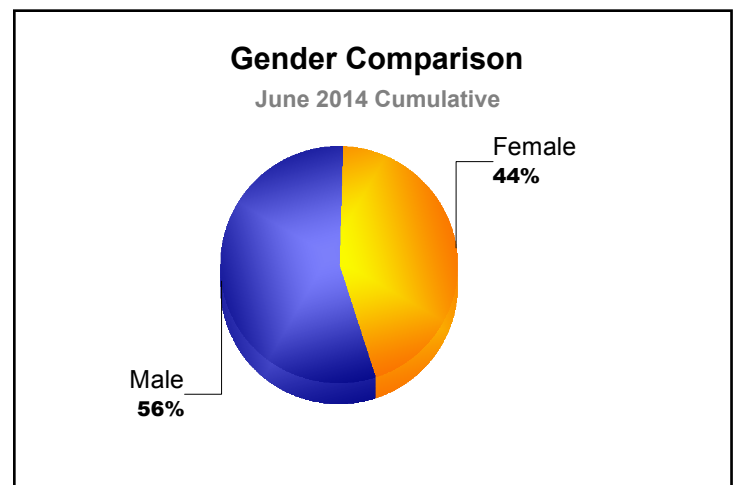

Year	New Clubs	Dropped Clubs	Gain/ Loss Clubs	New Members	Charter Members	Reinstate Members	Transfer Members	Total Member Added	Total Members Dropped	Gain/ Loss Members
2009-2010	0	-1	-1	77	0	2	1	80	-147	-67
2010-2011	2	-2	0	95	68	26	1	190	-135	55
2011-2012	0	0	0	129	0	3	4	136	-187	-51
2012-2013	1	-1	0	65	27	12	0	104	-139	-35
2013-2014	1	-1	0	104	43	11	5	163	-150	13
<b>Average</b>	<b>1</b>	<b>-1</b>	<b>0</b>	<b>94</b>	<b>28</b>	<b>11</b>	<b>2</b>	<b>135</b>	<b>-152</b>	<b>-17</b>