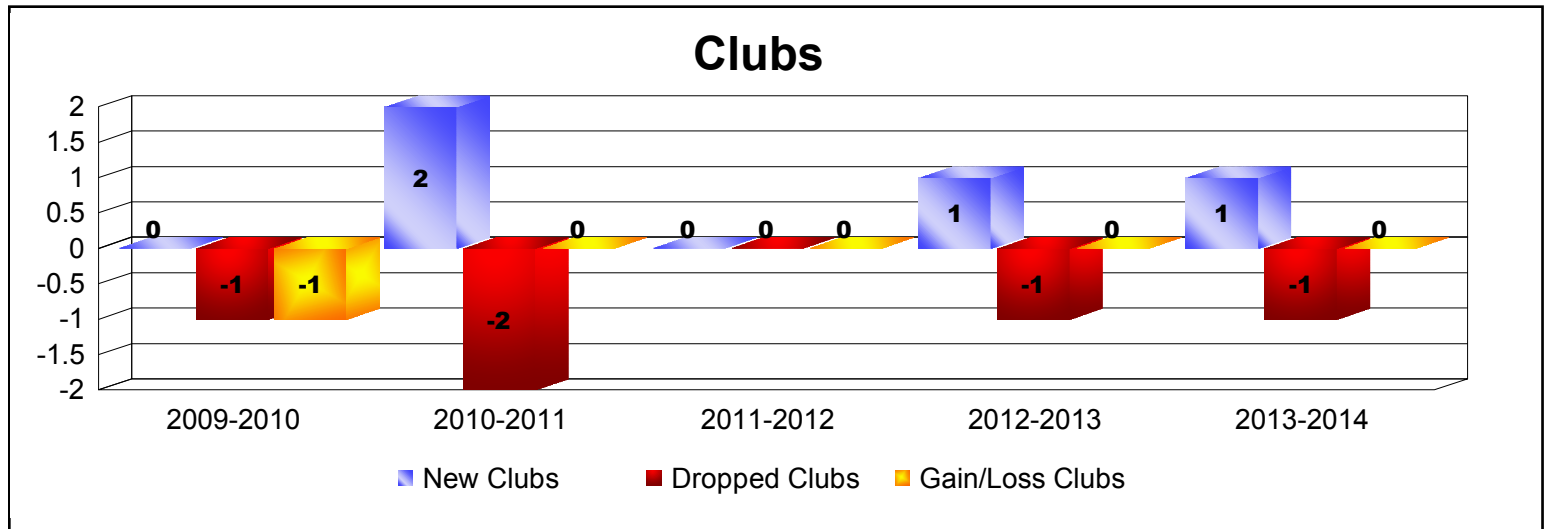

Year	New Clubs	Dropped Clubs	Gain/ Loss Clubs	New Members	Charter Members	Reinstate Members	Transfer Members	Total Member Added	Total Members Dropped	Gain/ Loss Members
2009-2010	0	-1	-1	77	0	2	1	80	-147	-67
2010-2011	2	-2	0	95	68	26	1	190	-135	55
2011-2012	0	0	0	129	0	3	4	136	-187	-51
2012-2013	1	-1	0	65	27	12	0	104	-139	-35
2013-2014	1	-1	0	104	43	11	5	163	-150	13
<b>Average</b>	<b>1</b>	<b>-1</b>	<b>0</b>	<b>94</b>	<b>28</b>	<b>11</b>	<b>2</b>	<b>135</b>	<b>-152</b>	<b>-17</b>

Year	New Clubs	Dropped Clubs	Gain/ Loss Clubs	New Members	Charter Members	Reinstate Members	Transfer Members	Total Member Added	Total Members Dropped	Gain/ Loss Members
2009-2010	0	0	0	2	0	0	0	2	0	2
2010-2011	0	0	0	1	0	0	0	1	0	1
2011-2012	0	0	0	1	0	0	0	1	0	1
2012-2013	0	0	0	1	0	0	0	1	0	1
2013-2014	0	0	0	0	0	0	0	0	-5	-5
<b>Average</b>	<b>0</b>	<b>0</b>	<b>0</b>	<b>1</b>	<b>0</b>	<b>0</b>	<b>0</b>	<b>1</b>	<b>-1</b>	<b>0</b>