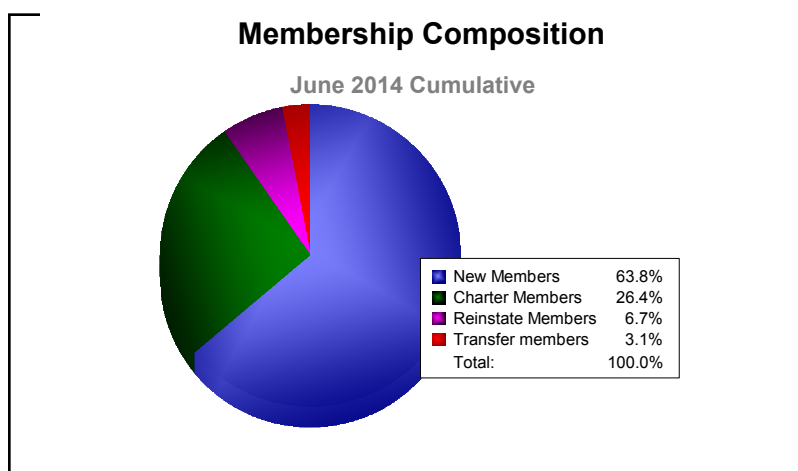

Year	New Clubs	Dropped Clubs	Gain/ Loss Clubs	New Members	Charter Members	Reinstate Members	Transfer Members	Total Member Added	Total Members Dropped	Gain/ Loss Members
2009-2010	0	-1	-1	77	0	2	1	80	-147	-67
2010-2011	2	-2	0	95	68	26	1	190	-135	55
2011-2012	0	0	0	129	0	3	4	136	-187	-51
2012-2013	1	-1	0	65	27	12	0	104	-139	-35
2013-2014	1	-1	0	104	43	11	5	163	-150	13
<b>Average</b>	<b>1</b>	<b>-1</b>	<b>0</b>	<b>94</b>	<b>28</b>	<b>11</b>	<b>2</b>	<b>135</b>	<b>-152</b>	<b>-17</b>